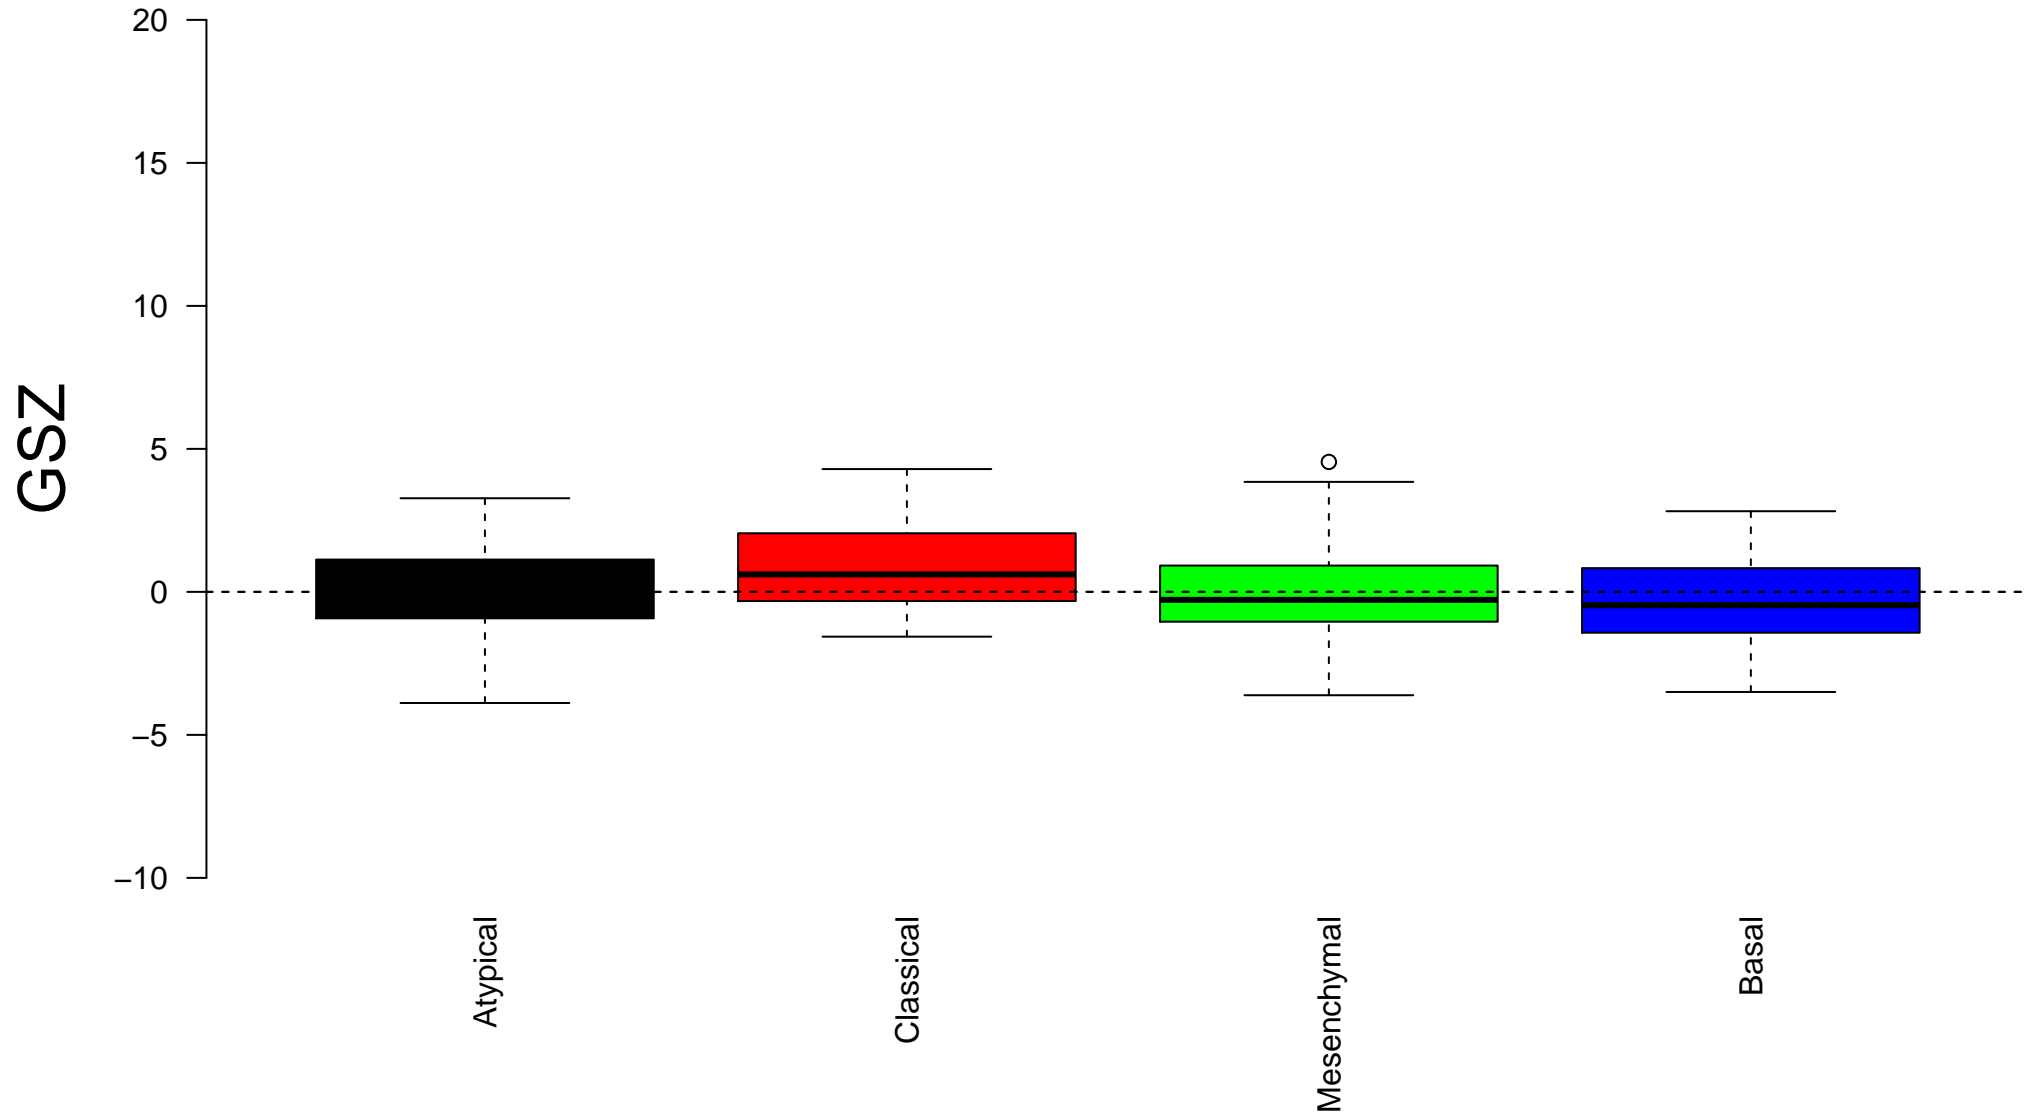

VANTVEER_BREAST_CANCER_POOR_PROGNOSIS

VANTVEER_BREAST_CANCER_POOR_PROGNOSIS

Enrichment in spots: VANTVEER_BREAST_CANCER_POOR_PROGNOSIS

Expression of VANTVEER_BREAST_CANCER_POOR_PROGNOSIS in Spot A

Expression of VANTVEER_BREAST_CANCER_POOR_PROGNOSIS in Spot B

Expression of VANTVEER_BREAST_CANCER_POOR_PROGNOSIS in Spot C

Expression of VANTVEER_BREAST_CANCER_POOR_PROGNOSIS in Spot D

Expression of VANTVEER_BREAST_CANCER_POOR_PROGNOSIS in Spot E

Expression of VANTVEER_BREAST_CANCER_POOR_PROGNOSIS in Spot F

Expression of VANTVEER_BREAST_CANCER_POOR_PROGNOSIS in Spot G

Expression of VANTVEER_BREAST_CANCER_POOR_PROGNOSIS in Spot H

Expression of VANTVEER_BREAST_CANCER_POOR_PROGNOSIS in Spot I

Expression of VANTVEER_BREAST_CANCER_POOR_PROGNOSIS in Spot J